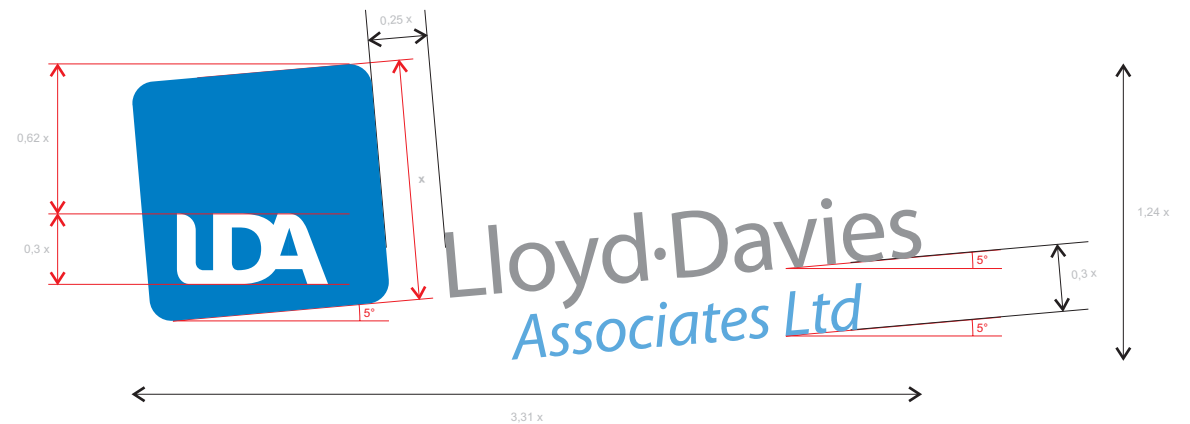

Minimal dimensions

Lloyd·Davies
Associates Ltd

negative

20 x 20 mm

20 x 20 mm

Misapplication

design by
Ivan Vandrovec

www.studio.vanavi.cz | www.vanavi.cz | www.vanavi.com